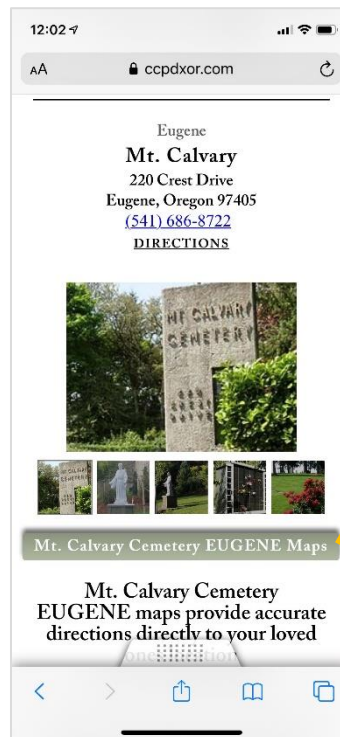

2. You will be taken to the Mt. Calvary & Gethsemani Catholic Cemeteries page

Scroll all the way down

Tap on the green Mt. Calvary Cemetery Maps button

3. Agree to "I agree to the above terms and conditions" by tapping the square and then OK