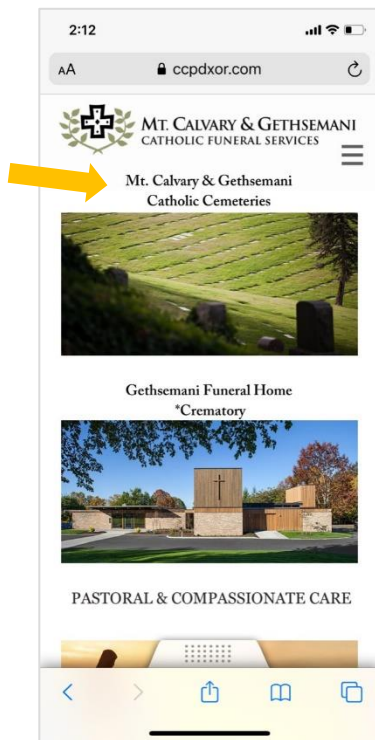

MT. CALVARY & GETHSEMANI CATHOLIC FUNERAL SERVICES

FIND A LOVED ONE USING YOUR SMARTPHONE

Mt. Calvary Cemetery EUGENE now offers state of the art online mapping for locating those interred in our cemetery.

Follow these instructions to find the location of your loved one using a smartphone:

1. Go to our website
  www.ccpdxor.com

Tap on Mt. Calvary & Gethsemani Catholic Cemeteries

2. You will be taken to the Mt. Calvary & Gethsemani Catholic Cemeteries page

Scroll all the way down

Tap on the green Mt. Calvary Cemetery Maps button

3. Agree to "I agree to the above terms and conditions" by tapping the square and then OK

(541) 686 – 8722

Turn page →