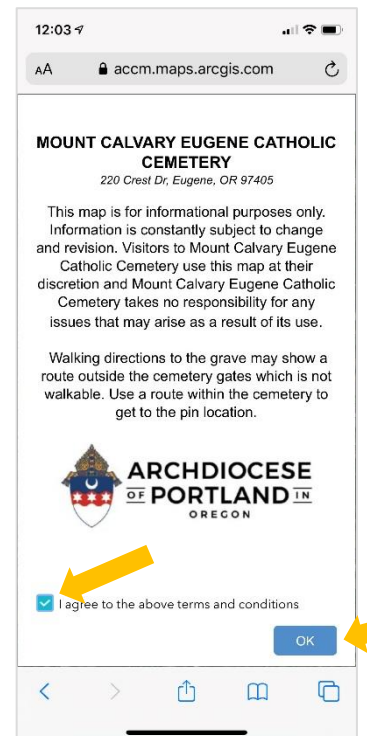

(541) 686 – 8722

Turn page →