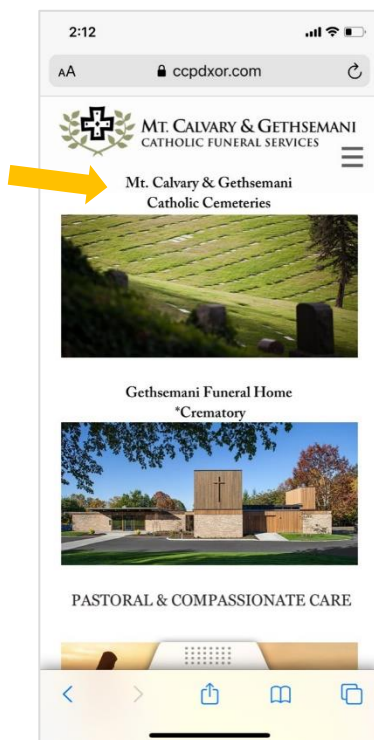

MT. CALVARY & GETHSEMANI CATHOLIC FUNERAL SERVICES

FIND A LOVED ONE USING YOUR SMARTPHONE

Mt. Calvary Catholic Cemetery now offers state of the art online mapping for locating those interred in our cemetery.

Follow these instructions to find the location of your loved one using a smartphone:

1. Go to our website
  www.ccpdxor.com

Tap on Mt. Calvary & Gethsemani Catholic Cemeteries

2. You will be taken to the Mt. Calvary & Gethsemani Catholic Cemeteries page

Scroll down

Tap on the green Mt. Calvary Cemetery Maps button

3. Agree to "I agree to the above terms and conditions" by tapping the square and then OK

(503) 292 – 6621

Turn page →