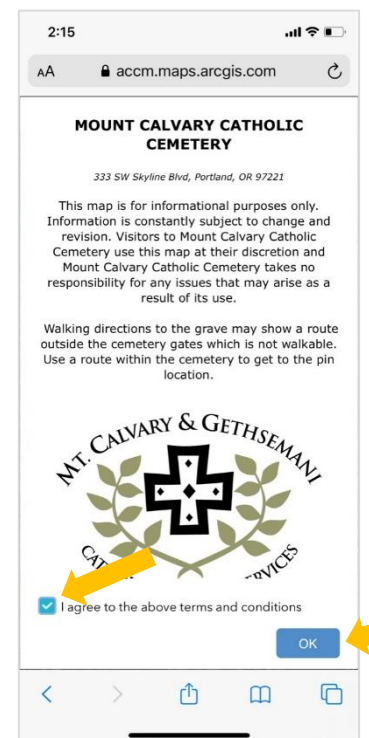

## FIND A LOVED ONE USING YOUR SMARTPHONE

Mt. Calvary Catholic Cemetery now offers state of the art online mapping for locating those interred in our cemetery.

Follow these instructions to find the location of your loved one using a smartphone:

1. Go to our website  
[www.ccpdxor.com](http://www.ccpdxor.com)

Tap on Mt. Calvary & Gethsemani Catholic Cemeteries

2. You will be taken to the Mt. Calvary & Gethsemani Catholic Cemeteries page

Scroll down

Tap on the green Mt. Calvary Cemetery Maps button

3. Agree to "I agree to the above terms and conditions" by tapping the square and then OK

(503) 292 – 6621

Turn page →

- In the white **Deceased Name...** box enter your loved one's LAST NAME, followed by the FIRST NAME (see arrow A)

- You will be zoomed to their location

If you wish to mark the grave so you can zoom in and out of the map while not losing track of the location do the following:

Tap on the arrow to the right of the dark blue Grave ID bar (arrow B)